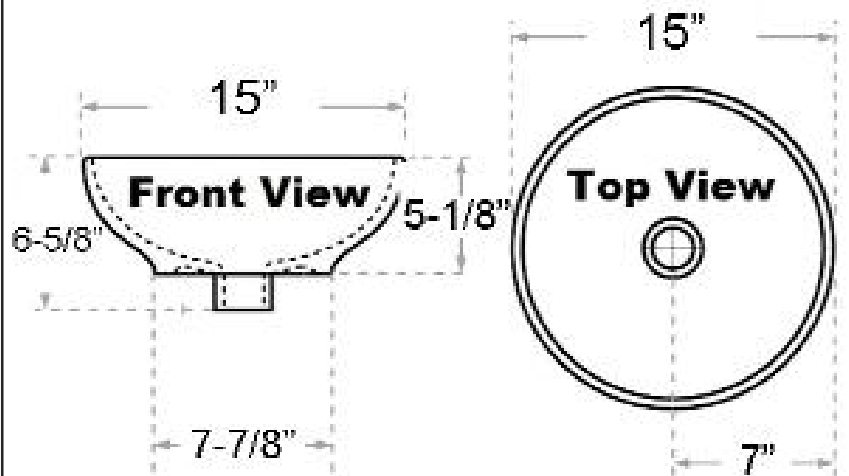

# VIVALDI BASIN

Cat. No.  
E242

Basin Diameter: 15"  
Base Diameter: 7-7/8"  
Height: 6-5/8"  
Flange: 1-1/2"  
  
Above Counter Height: 5-1/8"

**\*Please do NOT drill hole without  
template or actual product.**

### Interior Dimensions:

Basin Interior: 13" diameter  
Basin Depth: 4-3/4"

### Colors:

WH White

Meets or exceeds the following specifications: ASME A112.19.2 2013 and CSA B45.1-08 for ceramic plumbing fixtures..

Dimensions of fixture are nominal and may vary within the range of tolerances established by ANSI Standard A112.19.2-2013. Dimensions and specifications subject to change without notice.