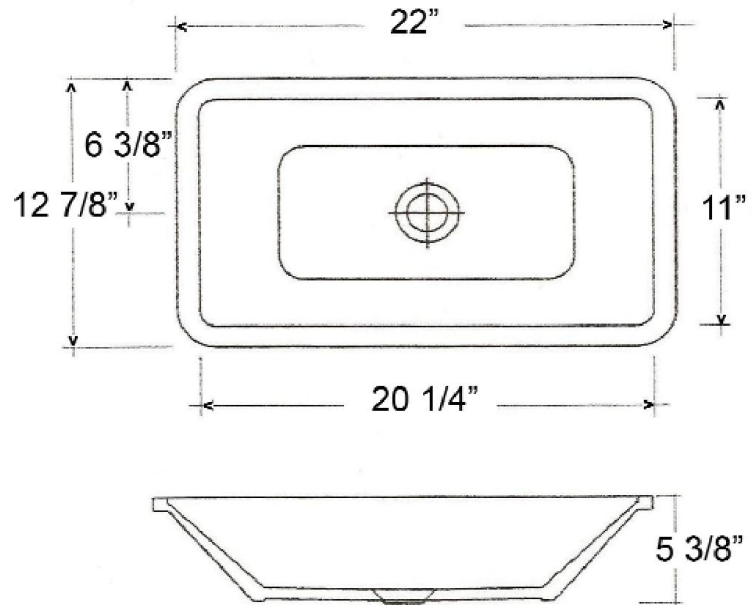

SANTA FE BASIN

Cat. No.
4-640WH

Features:

- ▶ Vitreous China
- ▶ Can be used as drop-in
- ▶ Can be used as undermount
- ▶ No overflow

Top:

Side to side: 22"
Front to back: 12⁷/₈"

Bottom:

Side to side: 13¹/₂"
Front to back: 6¹/₂"

Height: 5³/₈"

Colors:

WH White

Compliance Certification
Meets or exceeds the following
specifications: ASME 12.19.2.2013
for vitreous china fixtures.

Inside Bowl Dimensions:

Top of bowl: 19³/₄" x 10¹/₂"
Bottom of bowl: 14" x 6"
Depth: 4³/₈"
Top of bowl to bottom of drain hole: 5"

Dimensions of fixture are nominal and may vary within the range of tolerances established by ASME Standard A112.19.2.2013. Dimensions and specifications subject to change without notice.