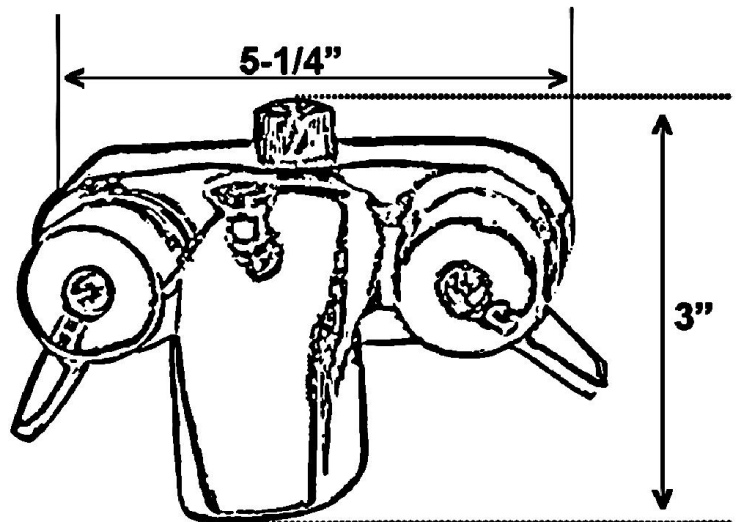

WASHERLESS DIVERTER BATHCOCK

Cat. No.
4195

Riser Height: 62"
Wall Support Length: 6"
Faucet Body Width: 5-1/4"

Features:

- ▶ Spout included (#195-S)
- ▶ Metal handles
- ▶ 6" Wall support included
- ▶ 3-3/8" Centers
- ▶ 1/4 Turn
- ▶ Flow rate is 4 GPM
- ▶ Polished chrome and brass have plastic showerhead
- ▶ Brushed Nickel, Polished Nickel and Oil Rubbed Bronze have a metal showerhead
- ▶ To be use with double offset supplies #5576 (Not included)

Finishes:

CP Polished Chrome
BN Brushed Nickel
PN Polished Nickel

ORB Oil Rubbed Bronze
PB Polished Brass

Dimensions are nominal and may vary. Dimensions and specifications subject to change without notice.