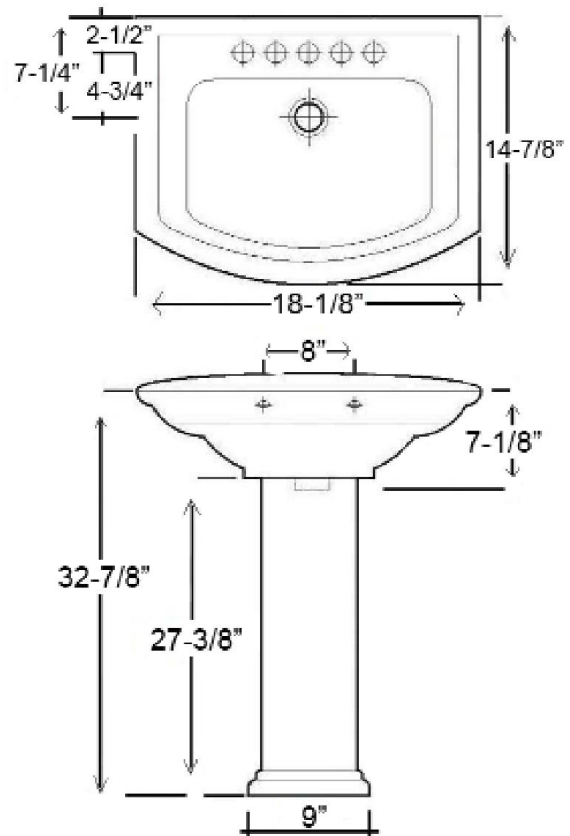

WASHINGTON 460 PEDESTAL LAVATORY

Cat. No.
3-38X

Faucet not included

Features:

- ▶ Made of Vitreous China
- ▶ Available for 1-hole, 4" centerset or 8" widespread
- ▶ Can be installed using toggle or molly bolts (not included)
- ▶ For ease installation order **Hangers** (pair) or **Bracket** (one)

Colors:

WH White

Meets or exceeds the following specifications: ASME A112.19.2 2013 and CSA B45.1-13 for ceramic plumbing fixtures.

W: 18-1/8"
D: 14-7/8"
H: 33-3/4"
Flange: 1-5/8"

Column: 27-1/8"L x 9-1/4"W x 6-3/4"D

Interior Dimensions:

Basin Interior: 13" x 8"
Basin Depth: 6"
Mount bolts height: 31"
Mount holes cc: 8"
Spout hole: 1-3/8"

Dimensions of fixture are nominal and may vary within the range of tolerances established by ASMEI Standard A112.19.2-2008. Dimensions and specifications subject to change without notice.