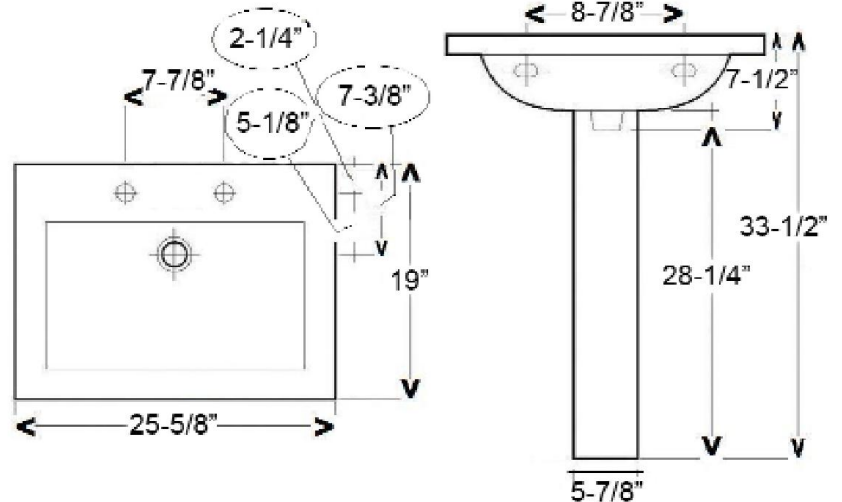

MISTRAL 650 PEDESTAL LAVATORY

Cat. No.
3-27X

W: 25⁵/₈"
D: 19"
H: 33¹/₂"
Flange: 1⁵/₈"

Column: 28"L x 6"W x 7⁷/₈"D

Features:

- ▶ Made of Vitreous China
- ▶ Available for 1 Hole, 4" CC or 8" Widespread
- ▶ Pre-drilled overflow
- ▶ Can be installed using toggle or molly bolts (not- included)
- ▶ For ease installation order Hangers (pair) or Bracket (one)

Colors:

WH White

Compliance Certification
Meets or exceeds the following specifications: ASME 12.19.2.2013 for vitreous china fixtures.

Interior Dimensions:

Basin Interior: 20⁷/₈" x 11¹/₈"
Basin Depth: 5"
Mount bolts height: 30³/₄"
Mount holes cc: 8⁷/₈"
Faucet and spout holes: 1³/₈"

Dimensions of fixture are nominal and may vary within the range of tolerances established by ASME Standard A112.19.2-2013. Dimensions and specifications subject to change without notice.