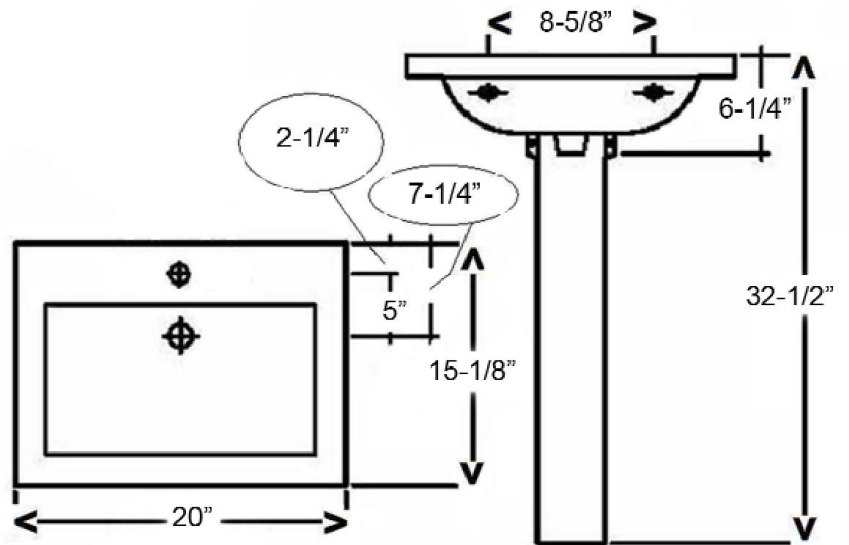

# MISTRAL 510 PEDESTAL LAVATORY

Cat. No.  
3-26X

W: 20"  
D: 15-1/8"  
H: 32-1/2"  
Flange: 1-5/8"

Column: 28"L x 6"W x 7-7/8"D

## Features:

- ▶ Made of Vitreous China
- ▶ Available for single hole, 4" CC or 8" widespread
- ▶ Pre-drilled overflow
- ▶ Can be installed using toggle or molly bolts (not- included)
- ▶ For ease installation order **Hangers** (pair) or **Bracket** (one)

## Colors:

WH White

Meets or exceeds the following specifications: ASME A112.19.2 2013 and CSA B45.1-13 for ceramic plumbing fixtures.

## Interior Dimensions:

Basin Interior: 16" x 9"  
Basin Depth: 4"  
Mount bolts height: 30-1/8"  
Mount holes cc: 8-5/8"  
Faucet and spout holes: 1-3/8"

Dimensions of fixture are nominal and may vary within the range of tolerances established by ASME Standard A112.19.2-2008. Dimensions and specifications subject to change without notice.