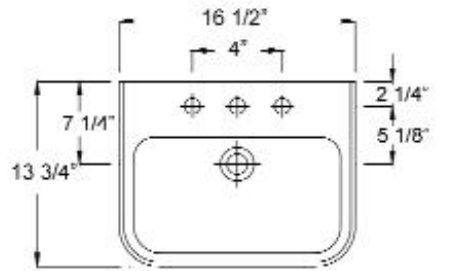

Colors:

WH White

Compliance Certification

Meets or exceeds the following specifications: ASME A112.19.2 2013 and CSA B45.1-13 for ceramic plumbing fixtures.

W: 16-1/2"
D: 13-3/4"
H: 33-7/8"

Column: 5-1/4" L X 7-3/4" W X 28-1/4" H

Interior Dimensions:

Basin Interior: 14-1/8" x 7-5/8"
Basin Depth: 5-1/2"
Mount bolts height: 32"
Mount holes cc: 7-7/8"
Faucet and spout holes: 1-3/8"

Dimensions of fixture are nominal and may vary within the range of tolerances established by ASME Standard A112.19.2-2008. Dimensions and specifications subject to change without notice.