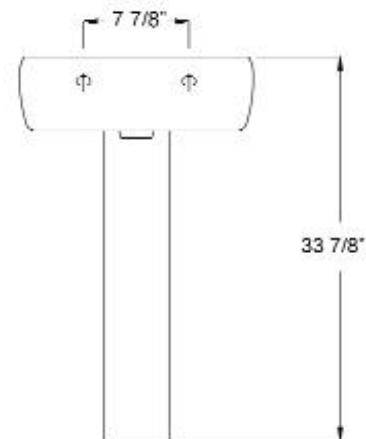

METROPOLITAN 420 PEDESTAL LAVATORY

Cat. No.
3-93X

Faucet not included

Features:

- ▶ Made of Vitreous China
- ▶ Available for 1 hole or 4" CC
- ▶ Pre-drilled overflow hole
- ▶ Back of column is open
- ▶ Can be Installed Using Toggle or Molly Bolts (not included)
- ▶ For ease installation order **Hangers** (pair) or **Bracket** (one)

Colors:

WH White

Compliance Certification

Meets or exceeds the following specifications: ASME A112.19.2 2013 and CSA B45.1-13 for ceramic plumbing fixtures.

W: 16-1/2"
D: 13-3/4"
H: 33-7/8"

Column: 5-1/4" L X 7-3/4" W X 28-1/4" H

Interior Dimensions:

Basin Interior: 14-1/8" x 7-5/8"
Basin Depth: 5-1/2"
Mount bolts height: 32"
Mount holes cc: 7-7/8"
Faucet and spout holes: 1-3/8"

Dimensions of fixture are nominal and may vary within the range of tolerances established by ASME Standard A112.19.2-2008. Dimensions and specifications subject to change without notice.