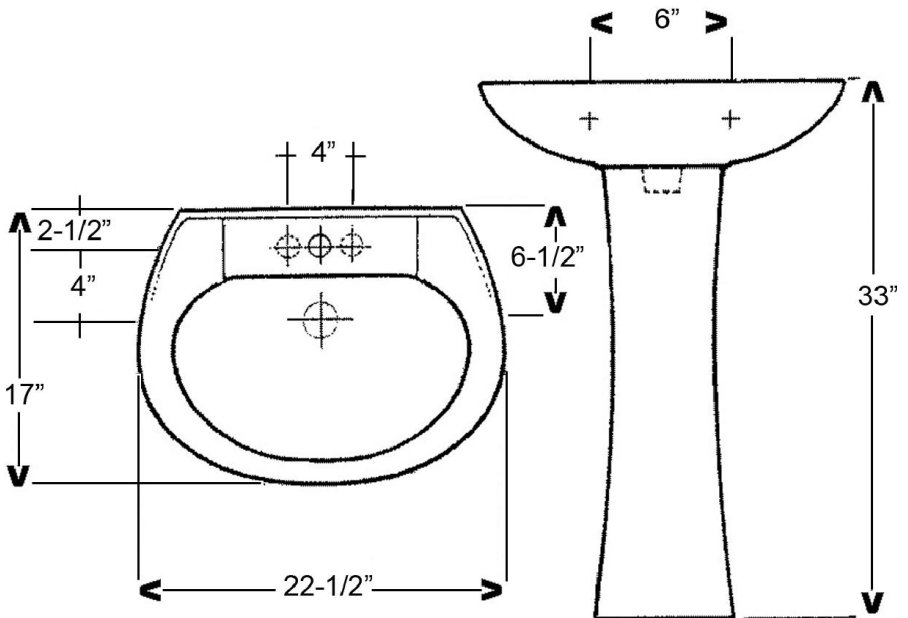

# HAMPSHIRE 575 PEDESTAL LAVATORY

Cat. No.  
3-202

Faucet not included

W: 22-1/2"  
D: 17"  
H: 33"  
Flange: 1-1/2"

## Features:

- ▶ Made of Vitreous China
- ▶ Overflow
- ▶ Holes for 4" Centerset
- ▶ Can be Installed Using Toggle or Molly Bolts (not included)
- ▶ IAPMO certified
- ▶ For ease installation order Hangers (pair) or Bracket (one)

## Colors:

WH White  
BQ Bisque

**Compliance Certification**  
Meets or exceeds the following specifications: ASME A112.19.2 2008 and CSA B45.1-08 for ceramic plumbing fixtures.

## Interior Dimensions:

Basin Interior: 17-1/2"W x 11-3/8"D  
Basin Depth: 5-5/8"  
Mount bolts height: 31-5/8"  
Mount holes cc: 6"  
Faucet hole: 1-1/4"  
Spout hole: 1-1/8"

Dimensions of fixture are nominal and may vary within the range of tolerances established by ASME Standard A112.19.2-2008. Dimensions and specifications subject to change without notice.