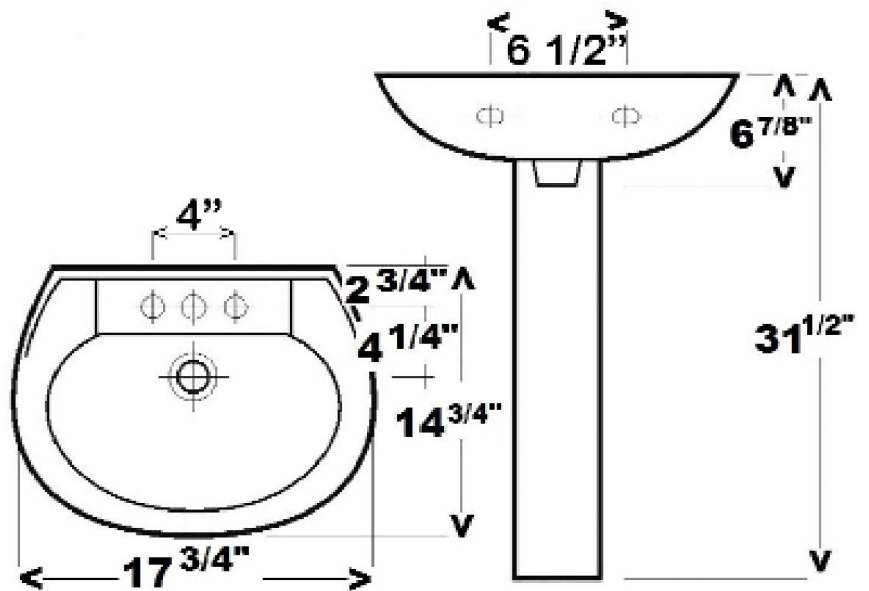

HAMPSHIRE/CHELSEA 450 PEDESTAL LAVATORY

Cat. No.
3-201

Faucet not included

W: 17-3/4"
D: 14-3/4"
H: 31-1/2"
Flange: 1-5/8"

Bottom of column:

W: 6"
D: 5"

Interior Dimensions:

Basin Interior: 13-3/4"W x 8-7/8"D
Basin Depth: 4-1/2"
Mount bolts height: 30"
Mount holes cc: 6-1/2"
Faucet hole: 1-3/8"

Features:

- ▶ Made of Vitreous China
- ▶ Pre-drilled overflow hole
- ▶ Holes for 4" Centerset
- ▶ Can be installed using Toggle or Molly Bolts (not included)
- ▶ For ease installation order **Hangers** (pair) or **Bracket** (one)

Colors:

WH White

Compliance Certification
Meets or exceeds the following specifications: ASME A112.19.2 2013 and CSA B45.1-13 for ceramic plumbing fixtures.

Dimensions of fixture are nominal and may vary within the range of tolerances established by ANSI Standard A112.19.2. Dimensions and specifications subject to change without notice.