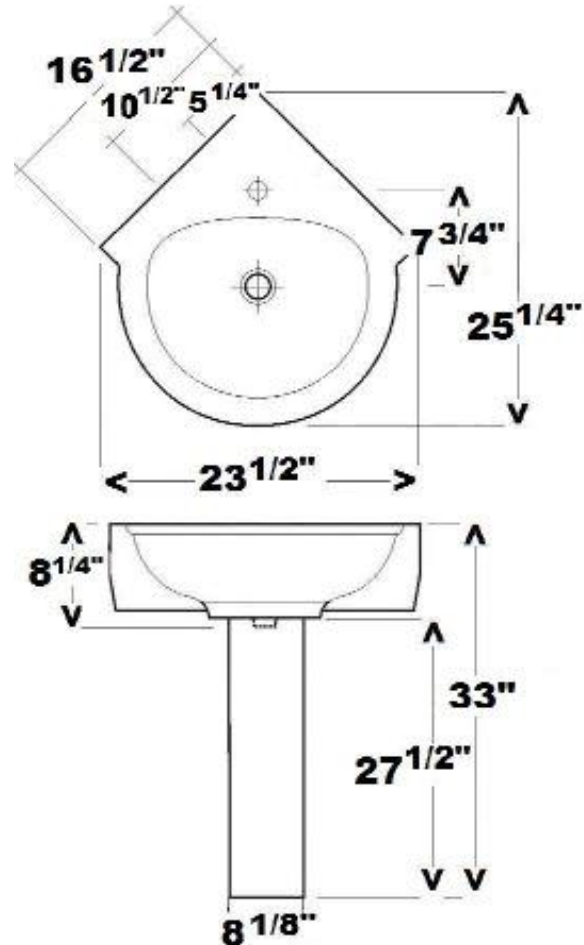

# EVOLUTION PEDESTAL LAVATORY

Cat. No.  
3-221

Faucet not included

W: 23-1/2"  
D: 25-1/4"  
H: 33"  
Flange: 1-5/8"

Column: 27"L x 8-1/4"W x 6-1/4"D

## Interior Dimensions:

Basin Interior: 16" x 13-1/2"  
Basin Depth: 6-1/2"  
Mount bolts height: 30-1/4"  
Mount holes cc: 1"  
Spout hole: 1-3/8"

## Colors:

WH White  
BQ Bisque

Meets or exceeds the following specifications: ASME A112.19.2 2013 and CSA B45.1-13 for ceramic plumbing fixtures.

Dimensions of fixture are nominal and may vary within the range of tolerances established by ASMEI Standard A112.19.2-2008. Dimensions and specifications subject to change without notice.