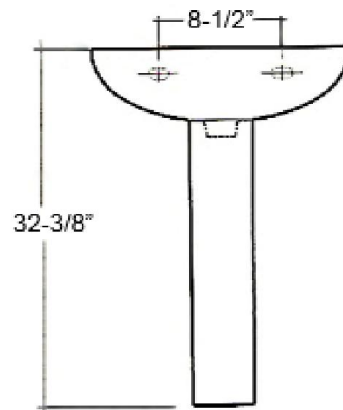

# COMPACT PEDESTAL LAVATORY

Cat. No.  
3-53X

Faucet not included

W: 17-3/4"  
D: 14-1/4"  
H: 32-3/8"

Column: 26-1/4"L x 6"W x 5-7/8"D

## Interior Dimensions:

Basin Interior: 15-3/8"W x 8-1/2"D  
Basin Depth: 5-5/8"  
Mount bolts height: 29-1/4"  
Mount holes cc: 8-1/2"

## Features:

- ▶ Made of Vitreous China
- ▶ Available for 1-hole, 4" centerset or 8" widespread
- ▶ Pre-drilled overflow
- ▶ Can be installed using toggle or molly Bolts (not included)
- ▶ For ease installation order **Hangers** (pair) or **Bracket** (one)

## Colors:

WH White

**Compliance Certification**  
Meets or exceeds the following specifications: ASME A112.19.2 2013 and CSA B45.1-13 for ceramic plumbing fixtures.

Dimensions of fixture are nominal and may vary within the range of tolerances established by ASME Standard A112.19.2-2008. Dimensions and specifications subject to change without notice.