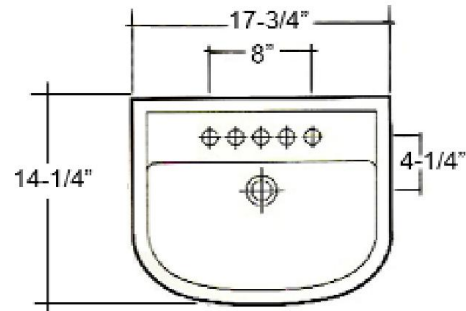

# COMPACT PEDESTAL LAVATORY

Cat. No.  
3-53X

Faucet not included

W: 17-3/4"  
D: 14-1/4"  
H: 32-3/8"

Column: 26-1/4"L x 6"W x 5-7/8"D

## Interior Dimensions:

Basin Interior: 15-3/8"W x 8-1/2"D  
Basin Depth: 5-5/8"  
Mount bolts height: 29-1/4"  
Mount holes cc: 8-1/2"

## Features:

- ▶ Made of Vitreous China
- ▶ Available for 1-hole, 4" centerset or 8" widespread
- ▶ Pre-drilled overflow
- ▶ Can be installed using toggle or molly Bolts (not included)
- ▶ For ease installation order **Hangers** (pair) or **Bracket** (one)

## Colors:

WH White

**Compliance Certification**  
Meets or exceeds the following specifications: ASME A112.19.2 2013 and CSA B45.1-13 for ceramic plumbing fixtures.

Dimensions of fixture are nominal and may vary within the range of tolerances established by ASME Standard A112.19.2-2008. Dimensions and specifications subject to change without notice.