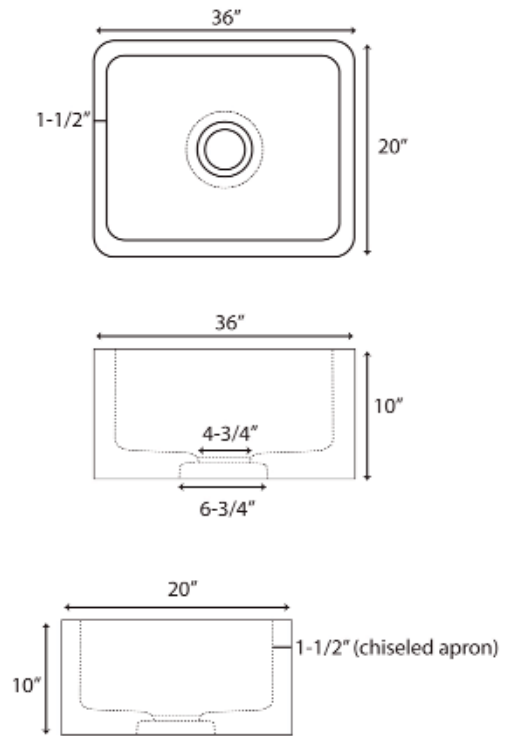

**36" McKINLEY SINGLE  
BOWL FARMER SINK**

Cat. No  
FSMSB5020

W: 36"  
D: 20"  
H: 10"

**\*Please do NOT cut hole without  
template or actual product.**

**Interior Bowl Dimensions:**

Basin Interior: 33" W x 17" D  
Basin Depth: 8½"

**Features:**

- ▶ Handcrafted from natural marble
- ▶ Each sink has naturally unique markings on the marble
- ▶ Interior, sides, and back are polished
- ▶ 3½" drain opening
- ▶ Drain sold separately
- ▶ Flange extension required

**Colors:**

**MPGA Polished Galala Marble**

Dimensions of fixture are nominal and may vary within the range of tolerances established by ANSI Standard A112.19.2. Dimensions and specifications subject to change without notice.