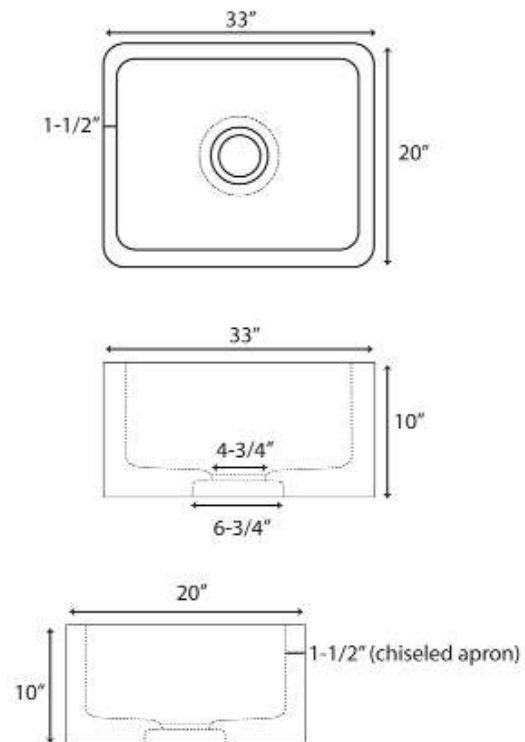

**33" McKINLEY SINGLE  
BOWL FARMER SINK**

Cat. No  
FSMSB5014

W: 33"  
D: 20"  
H: 10"

**\*Please do NOT cut hole without  
template or actual product.**

**Interior Bowl Dimensions:**

Basin Interior: 30" W x 17" D  
Basin Depth: 8½"

**Features:**

- ▶ Handcrafted from natural marble
- ▶ Each sink has naturally unique markings on the marble
- ▶ Interior, sides, and back are polished
- ▶ 3½" drain opening
- ▶ Drain sold separately
- ▶ Flange extension required

**Colors:**

**MPGA** Polished Galala Marble

Dimensions of fixture are nominal and may vary within the range of tolerances established by ANSI Standard A112.19.2. Dimensions and specifications subject to change without notice.