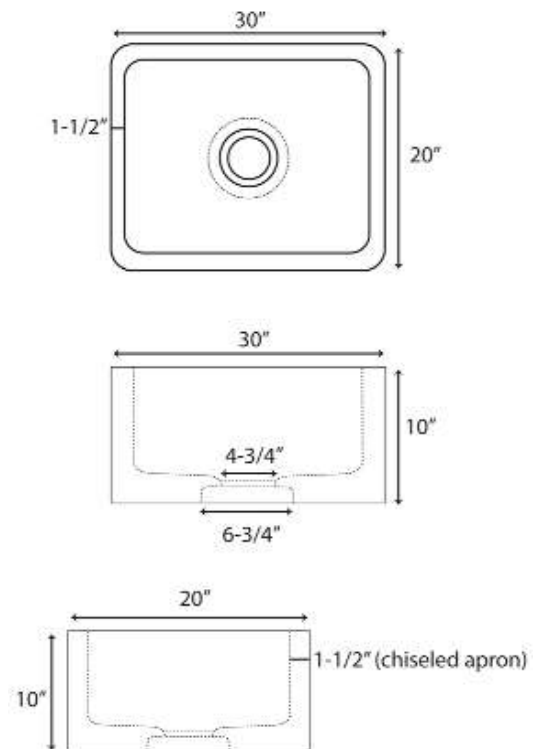

**30" McKINLEY SINGLE  
BOWL FARMER SINK**

Cat. No  
FSMSB5010

W: 30"  
D: 20"  
H: 10"

**\*Please do NOT cut hole without  
template or actual product.**

**Interior Bowl Dimensions:**

Basin Interior: 27" W x 17" D  
Basin Depth: 8½"

**Features:**

- ▶ Handcrafted from natural marble
- ▶ Each sink has naturally unique markings on the marble
- ▶ Interior, sides, and back are polished
- ▶ 3½" drain opening
- ▶ Drain sold separately
- ▶ Flange extension required

**Colors:**

**MPGA** Polished Galala Marble

Dimensions of fixture are nominal and may vary within the range of tolerances established by ANSI Standard A112.19.2. Dimensions and specifications subject to change without notice.