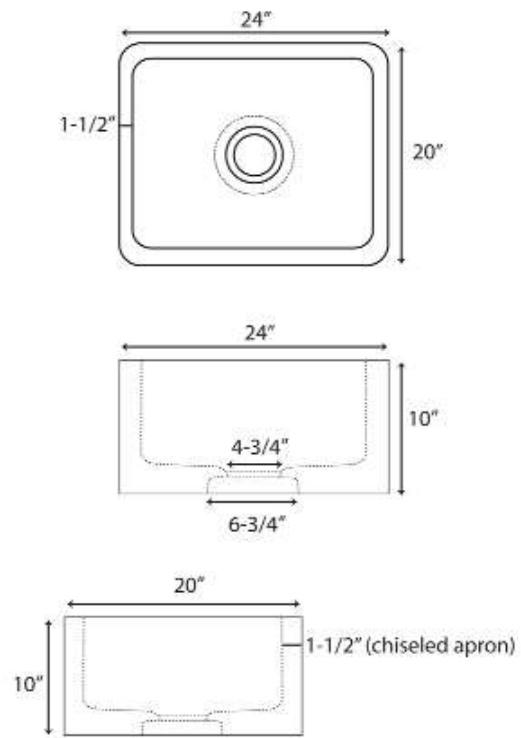

**24" McKINLEY SINGLE
BOWL FARMER SINK**

Cat. No
FSMSB5004

W: 24"
D: 20"
H: 10"

***Please do NOT cut hole without
template or actual product.**

Interior Bowl Dimensions:

Basin Interior: 21" W x 17" D
Basin Depth: 8½"

Features:

- ▶ Handcrafted from natural marble
- ▶ Each sink has naturally unique markings on the marble
- ▶ Interior, sides, and back are polished
- ▶ 3½" drain opening
- ▶ Drain sold separately
- ▶ Flange extension required

Colors:

MPGA Polished Galala Marble

Dimensions of fixture are nominal and may vary within the range of tolerances established by ANSI Standard A112.19.2. Dimensions and specifications subject to change without notice.