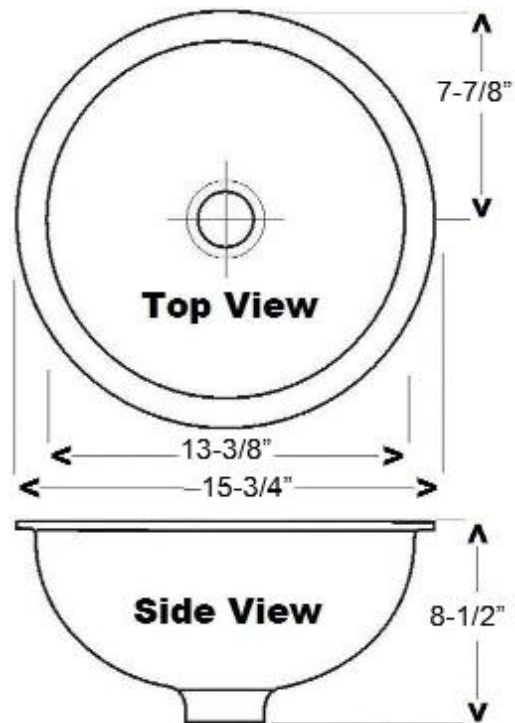

EMMA WASH BASIN

Cat. No.
4-520

Basin diameter: 15-³/₄"
Height: 8-¹/₂"
Above Counter Height: ¹/₂"
Flange: 1-¹/₂"

Features:

- ▶ Made of vitreous china
- ▶ Fully glazed on the outside
- ▶ Can be Used as a Drop-In or Undercounter
- ▶ No Overflow
- ▶ Mounting Clips Needed if used as Undercounter. (Order Separately)

Colors:

WH White

Compliance Certification

Meets or exceeds the following specifications: ASME A112.19.2 2013 and CSA B45.1-08 for Fire Clay fixtures.

Interior Dimensions:

Basin Interior: 13-³/₈" Diameter
Basin Depth: 6-¹/₂"

Dimensions of fixture are nominal and may vary within the range of tolerances established by ASME Standard A112.19.2. Dimensions and specifications subject to change without notice.