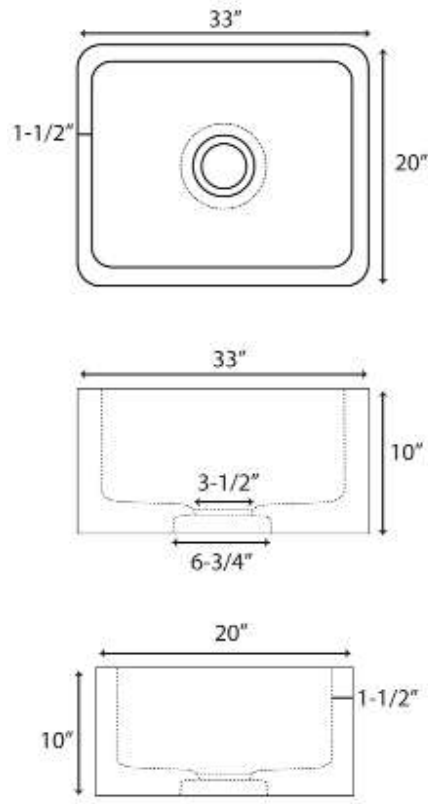

**33" CHARDONNAY SINGLE  
BOWL MARBLE FARMER SINK**

Cat. No  
FSMSB5036

W: 33"  
D: 20"  
H: 10"

**\*Please do NOT cut hole without  
template or actual product.**

**Interior Bowl Dimensions:**

Basin Interior: 30" W x 17" D  
Basin Depth: 8½"

**Features:**

- ▶ Handcrafted from natural marble
- ▶ Each sink has naturally unique markings on the marble
- ▶ 3½" drain opening
- ▶ Drain sold separately
- ▶ Flange extension required

**Colors:**

**MPGA** Polished Galala Marble

Dimensions of fixture are nominal and may vary within the range of tolerances established by ANSI Standard A112.19.2. Dimensions and specifications subject to change without notice.