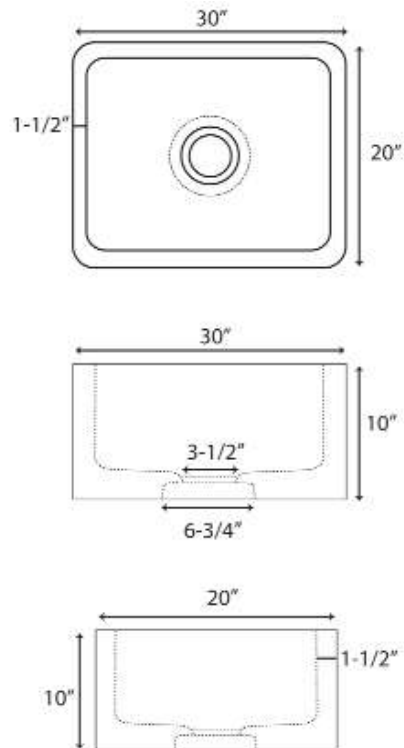

**30" CHARDONNAY SINGLE  
BOWL MARBLE FARMER SINK**

Cat. No  
FSMSB5030

W: 30"  
D: 20"  
H: 10"

**\*Please do NOT cut hole without  
template or actual product.**

**Interior Bowl Dimensions:**

Basin Interior: 27" W x 17" D  
Basin Depth: 8½"

**Features:**

- ▶ Handcrafted from natural marble
- ▶ Each sink has naturally unique markings on the marble
- ▶ 3½" drain opening
- ▶ Drain sold separately
- ▶ Flange extension required

**Colors:**

**MPGA** Polished Galala Marble

Dimensions of fixture are nominal and may vary within the range of tolerances established by ANSI Standard A112.19.2. Dimensions and specifications subject to change without notice.