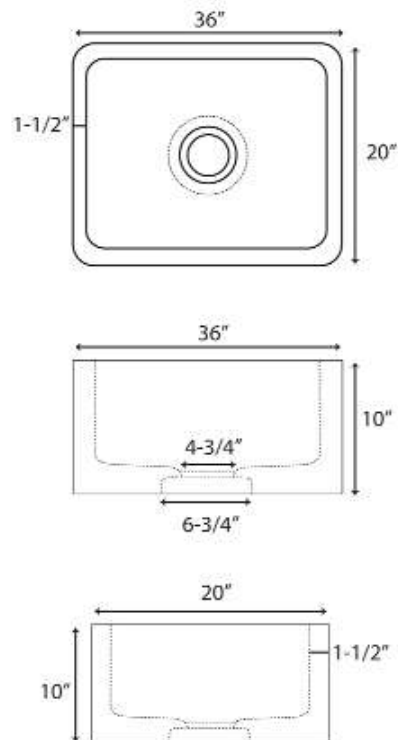

**36" CHANDRA SINGLE  
BOWL FARMER SINK**

Cat. No  
FSMSB5056

W: 36"  
D: 20"  
H: 10"

**\*Please do NOT cut hole without  
template or actual product.**

**Interior Bowl Dimensions:**

Basin Interior: 33" W x 17" D  
Basin Depth: 8½"

**Features:**

- ▶ Handcrafted from natural marble
- ▶ Each sink has naturally unique markings on the marble
- ▶ 3½" drain opening
- ▶ Drain sold separately
- ▶ Flange extension required

**Colors:**

**MPGA** Polished Galala Marble

Dimensions of fixture are nominal and may vary within the range of tolerances established by ANSI Standard A112.19.2. Dimensions and specifications subject to change without notice.