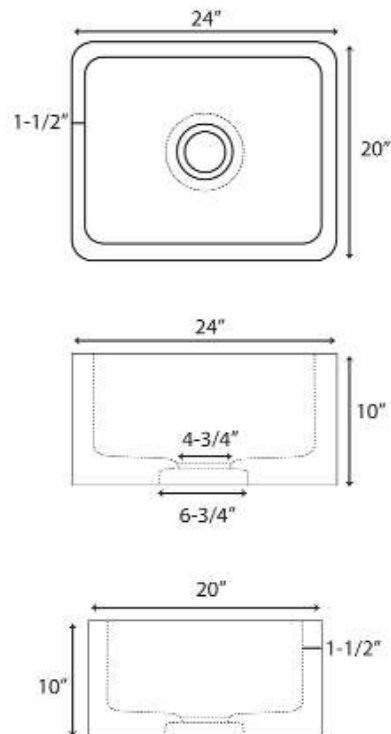

**24" CHANDRA SINGLE
BOWL FARMER SINK**

Cat. No
FSMSB5042

W: 24"
D: 20"
H: 10"

***Please do NOT cut hole without
template or actual product.**

Interior Bowl Dimensions:

Basin Interior: 21" W x 17" D
Basin Depth: 8½"

Colors:

MPGA Polished Galala Marble

Dimensions of fixture are nominal and may vary within the range of tolerances established by ANSI Standard A112.19.2. Dimensions and specifications subject to change without notice.