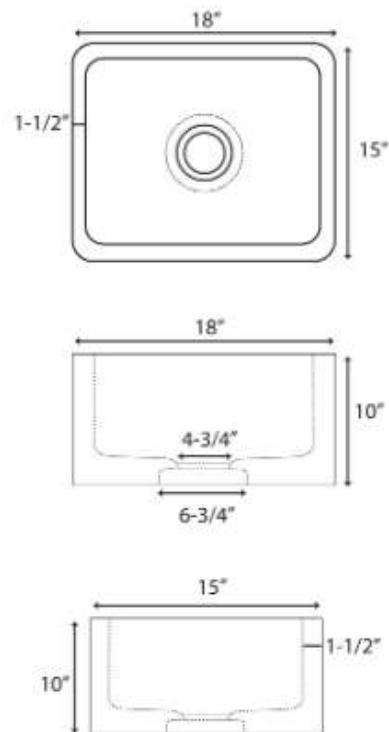

**18" CATHER SINGLE
BOWL PREP SINK**

Cat. No
FSMSB5000

W: 18"
D: 15"
H: 10"

***Please do NOT cut hole without
template or actual product.**

Interior Bowl Dimensions:

Basin Interior: 15" W x 12" L
Basin Depth: 8-1/2"

Features:

- ▶ Handcrafted from natural marble
- ▶ Each sink has naturally unique markings on the marble
- ▶ Finished on all sides
- ▶ Can be installed with either the 15" or 18" apron front showing
- ▶ 3-1/2" drain
- ▶ Drain sold separately

Colors:

MPGA Polished Galala Marble

Dimensions of fixture are nominal and may vary within the range of tolerances established by ANSI Standard A112.19.2. Dimensions and specifications subject to change without notice.