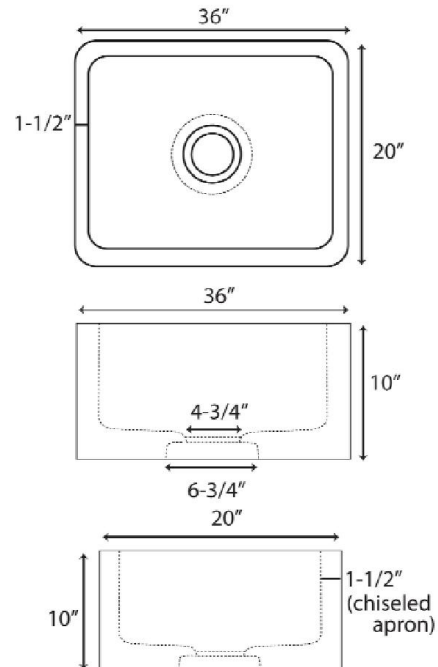

Finishes:

GPBG Polished Blue Gray Granite
GPBL Polished Black Granite

Dimensions of fixture are nominal and may vary slightly. Dimensions and specifications subject to change without notice.