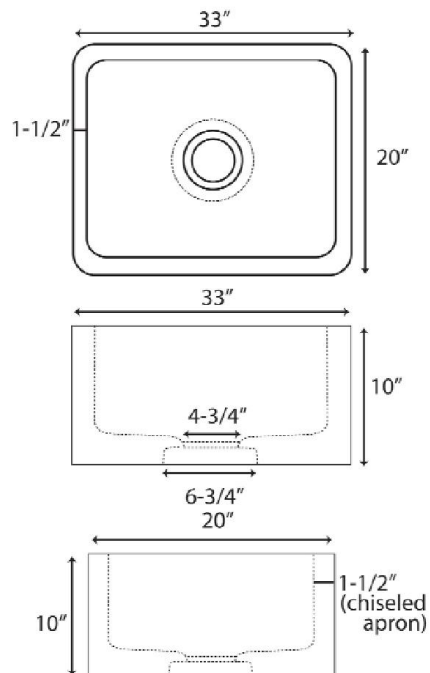

Finishes:

GPBL Polished Black Granite
GPBG Polished Blue Granite

Dimensions of fixture are nominal and may vary slightly. Dimensions and specifications subject to change without notice.