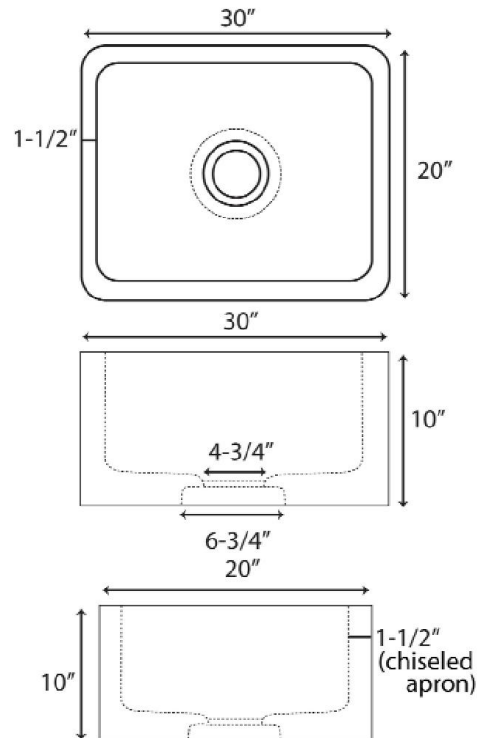

**30" BIRGITTA SINGLE
BOWL FARMER SINK**

Cat. No
FSGSB4014

W: 30"
D: 20"
H: 10"

Features:

- ▶ Crafted from natural granite
- ▶ Easy to clean
- ▶ Polished back and sides
- ▶ Each individual stone sink is unique and varies
- ▶ Standard 3-1/2" drain opening fits most drains and disposals
- ▶ We recommend sealing with StoneTech sealer before use
- ▶ Optional **UMSPT** support sold separately
- ▶ Unpolished naturally chiseled apron front
- ▶ No faucet holes
- ▶ Available in **Polished Black Granite only**

***Please do NOT cut hole without
template or actual product.**

Interior Dimensions:

Basin Interior: 24" W x 14" D
Basin Depth: 8-1/2"

Dimensions of fixture are nominal and may vary slightly. Dimensions and specifications subject to change without notice.