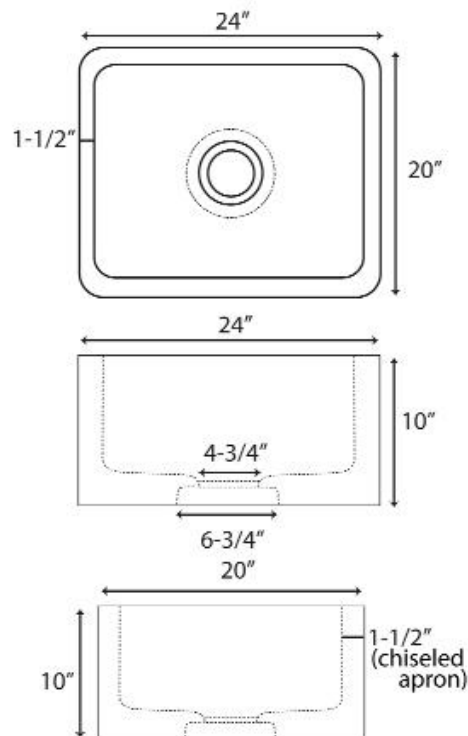

**24" BIRGITTA SINGLE
BOWL FARMER SINK**

Cat. No
FSGSB4012

W: 24"
D: 20"
H: 10"

***Please do NOT cut hole without
template or actual product.**

Interior Dimensions:

Basin Interior: 21" W x 17" D
Basin Depth: 8-1/2"

Dimensions of fixture are nominal and may vary slightly. Dimensions and specifications subject to change without notice.