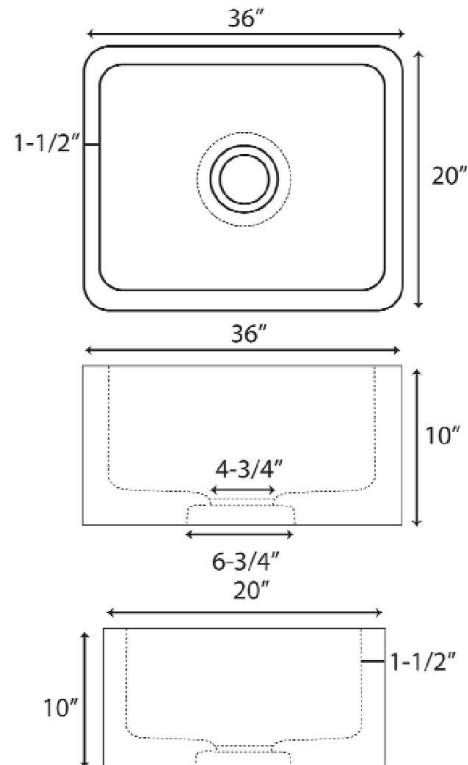

Finishes:

GPBG Polished Blue Gray Granite
GPBL Polished Black Granite

Dimensions of fixture are nominal and may vary slightly. Dimensions and specifications subject to change without notice.