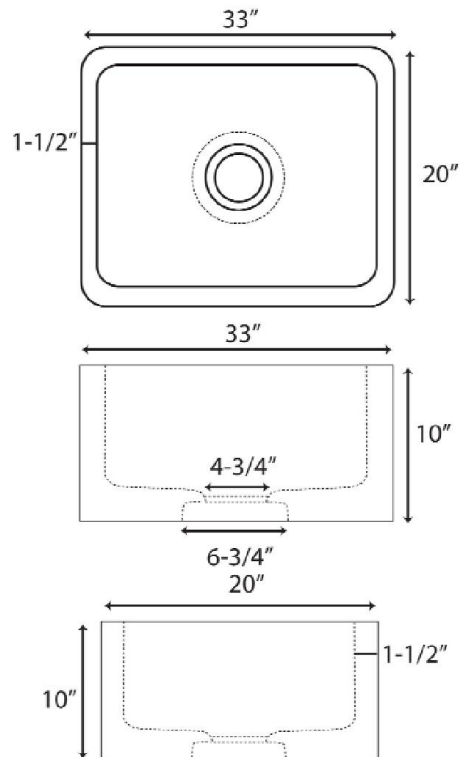

**33" ACANTHA SINGLE
BOWL FARMER SINK**

Cat. No
FSGSB4032

W: 33"
D: 20"
H: 10"

***Please do NOT cut hole without
template or actual product.**

Interior Dimensions:

Basin Interior: 30" W x 17" D
Basin Depth: 8-1/2"

Finish
GPBL

Polished Black Granite

Dimensions of fixture are nominal and may vary slightly. Dimensions and specifications subject to change without notice.