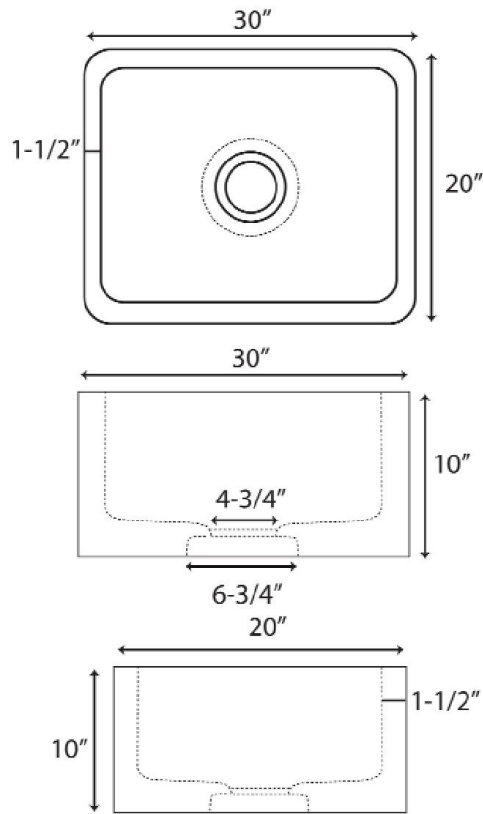

**30" ACANTHA SINGLE
BOWL FARMER SINK**

Cat. No
FSGSB4030

W: 30"
D: 20"
H: 10"

***Please do NOT cut hole without
template or actual product.**

Interior Dimensions:

Basin Interior: 27" W x 17" D
Basin Depth: 8-1/2"

Features:

- ▶ Crafted from natural, hand-carved granite
- ▶ Easy to clean
- ▶ Each individual stone sink is unique and varies
- ▶ Standard 3-1/2" drain opening fits most drains and disposals
- ▶ We recommend sealing with StoneTech sealer before use
- ▶ **UMSPT** supports sold separately
- ▶ No faucet holes

Finish
GPBL

Polished Black Granite

Dimensions of fixture are nominal and may vary slightly. Dimensions and specifications subject to change without notice.