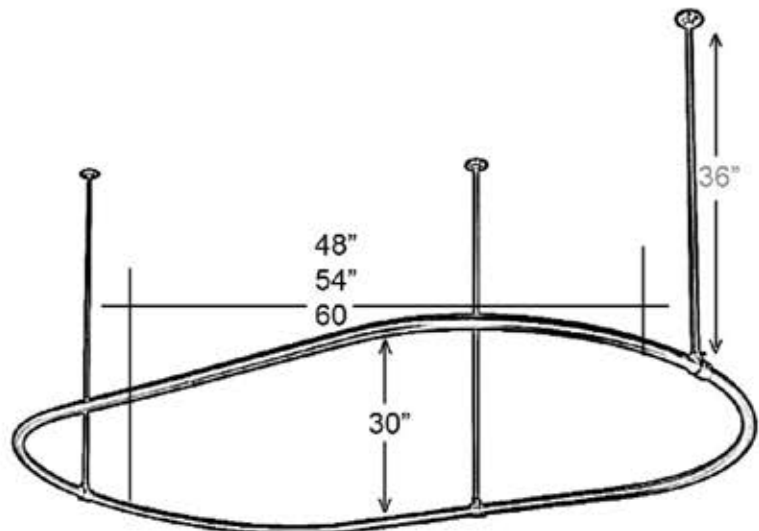

OVAL SHOWER ROD

Cat. No.
7150

L: 48" D: 30"
L: 54" D: 30"
L: 60" D: 30"

Features:

- ▶ 1" Solid brass tubing
- ▶ Includes three 36" ceiling supports
- ▶ Ceiling supports are adjustable by cutting
- ▶ Available In 3 Sizes: 48", 54" and 60"
- ▶ All rods are extra heavy duty

SIZE	FINISH
48"	CP, BN or ORB
54"	PB, CP, BN or ORB
60"	PB, CP, BN or ORB

Finishes:

CP Polished Chrome
PB Polished Brass

BN Brushed Nickel
ORB Oil Rubbed Bronze

Dimensions are nominal and may vary. Dimensions and specifications subject to change without notice.