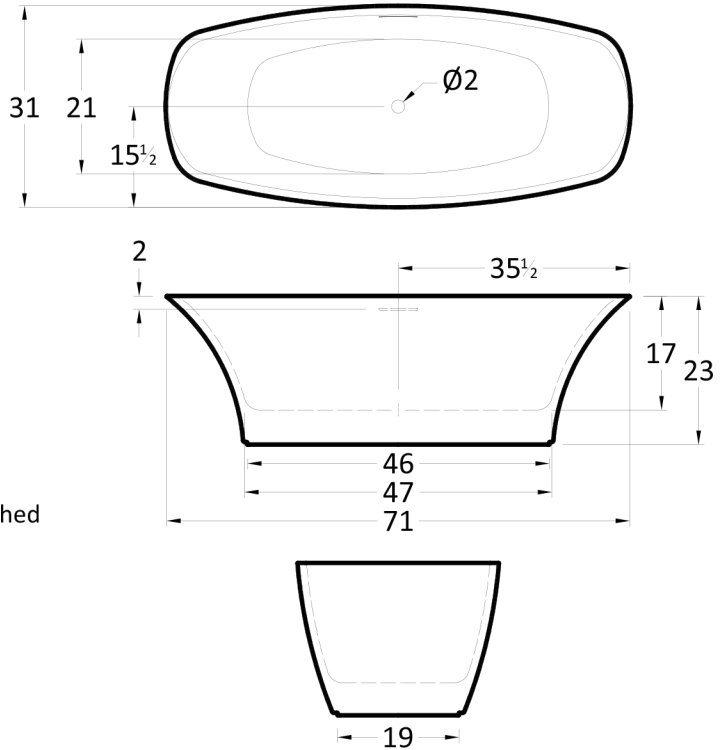

Material & Color

Solid Surface available in matte white

Bathtub Description

RC2202–GW: Glossy White

RC2202–MW: Matte White

71" x 31" x 23" (1803 x 787 x 584 mm)

Weight of tub– 394 lb (179 kg)

Capacity – 79 Gallons (300 Liters)

Optional Linear Overflow Plate - (PB,PC,PN,SN,ORB)

Always check our website for the most recent specifications: www.americh.com