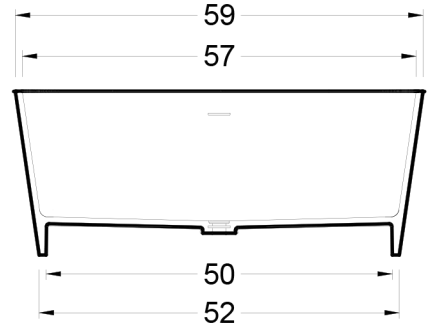

General Information

- The bath must be secured to the floor by applying a bead of silicone around the base (which can be cut in future should there be a need for access to the plumbing).
- Installation must be carried out according to the manufacturer instructions and local codes.

Always check www.americh.com for current specifications