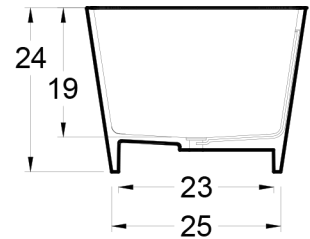

General Information

- The bath must be secured to the floor by applying a bead of silicone around the base (which can be cut in future should there be a need for access to the plumbing).
- Installation must be carried out according to the manufacturer instructions and local codes.

Always check www.americh.com for current specifications