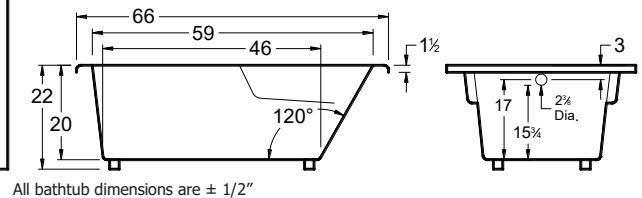

Always check the website for the most updated specifications: [www.americh.com](http://www.americh.com)

All bathtub dimensions are ± 1/2"

### DIMENSIONS

66" x 40" x 22" (1676 x 1016 x 559 mm)  
 Whirlpool Operating Gallons = 55 (Liters = 208)  
 Gallon to Overflow = 90 (Liters = 341)

**MATERIAL:** Acrylic (All Americh Standard Colors)

**TUB FLOOR:** Textured