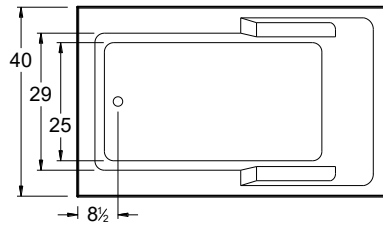

Always check the website for the most updated specifications: [www.americh.com](http://www.americh.com)

All bathtub dimensions are ± 1/2"