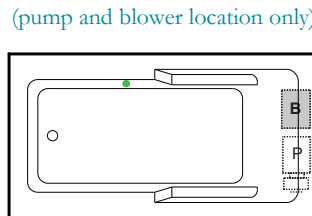

Combination

(pump and blower location only)