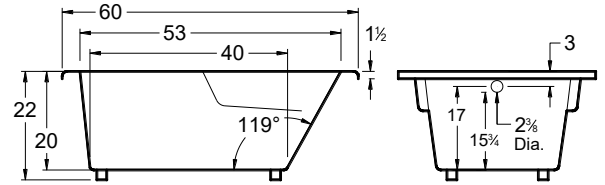

Always check the website for the most updated specifications: [www.americh.com](http://www.americh.com)

All bathtub dimensions are ± 1/2"

### DIMENSIONS

60" x 40" x 22" (1524 x 1016 x 559 mm)  
 Whirlpool Operating Gallons = 50 (Liters = 189)  
 Gallon to Overflow = 77 (Liters = 292)

**MATERIAL:** Acrylic (All Americh Standard Colors)

**TUB FLOOR:** Textured