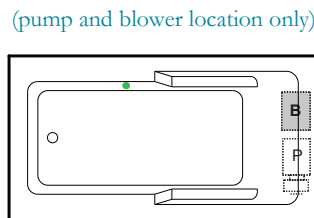

Combination

(pump and blower location only)