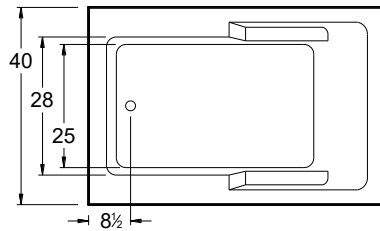

Always check the website for the most updated specifications: [www.americh.com](http://www.americh.com)

All bathtub dimensions are ± 1/2"