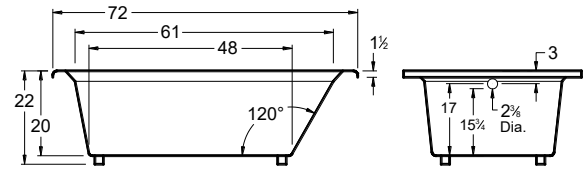

Always check the website for the most updated specifications: [www.americh.com](http://www.americh.com)

All bathtub dimensions are ± 1/2".

### DIMENSIONS

72" x 42" x 22" (1829 x 1067 x 559 mm)  
 Whirlpool Operating Gallons = 55 (Liters = 208)  
 Gallon to Overflow = 80 (Liters = 303)

**MATERIAL:** Acrylic (All Americh Standard Colors)

**TUB FLOOR:** Textured