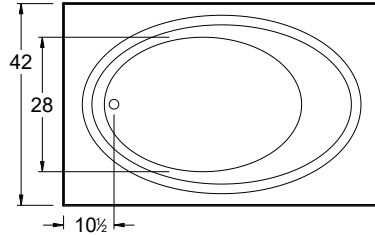

Always check the website for the most updated specifications: [www.americh.com](http://www.americh.com)

All bathtub dimensions are ± 1/2".

### DIMENSIONS

66" x 42" x 22" (1676 x 1067 x 559 mm)  
Whirlpool Operating Gallons = 55 (Liters = 208)  
Gallon to Overflow = 75 (Liters = 284)

**MATERIAL:** Acrylic (All Americh Standard Colors)

**TUB FLOOR:** Textured