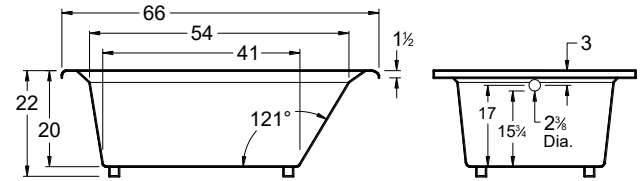

Always check the website for the most updated specifications: [www.americh.com](http://www.americh.com)

All bathtub dimensions are ± 1/2".

### DIMENSIONS

66" x 42" x 22" (1676 x 1067 x 559 mm)  
Whirlpool Operating Gallons = 55 (Liters = 208)  
Gallon to Overflow = 75 (Liters = 284)

**MATERIAL:** Acrylic (All Americh Standard Colors)

**TUB FLOOR:** Textured