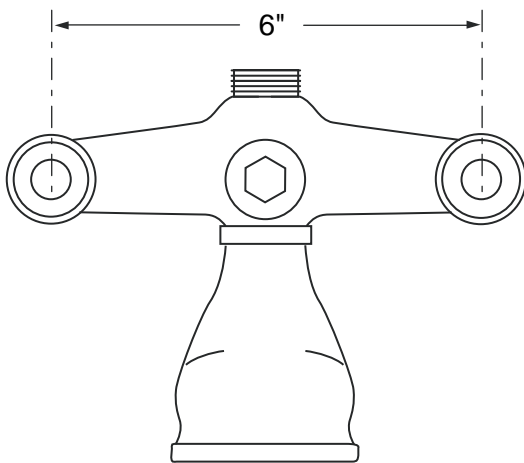

F900C Bathtub Faucet

SPECIFICATION SHEET

F900C Bathtub Faucet

SPECIFICATION SHEET

Warning: Floor Mount Supply Lines should not be used as a support to enter or exit the bathtub. Doing so may cause the supply lines to break and will void your warranty.