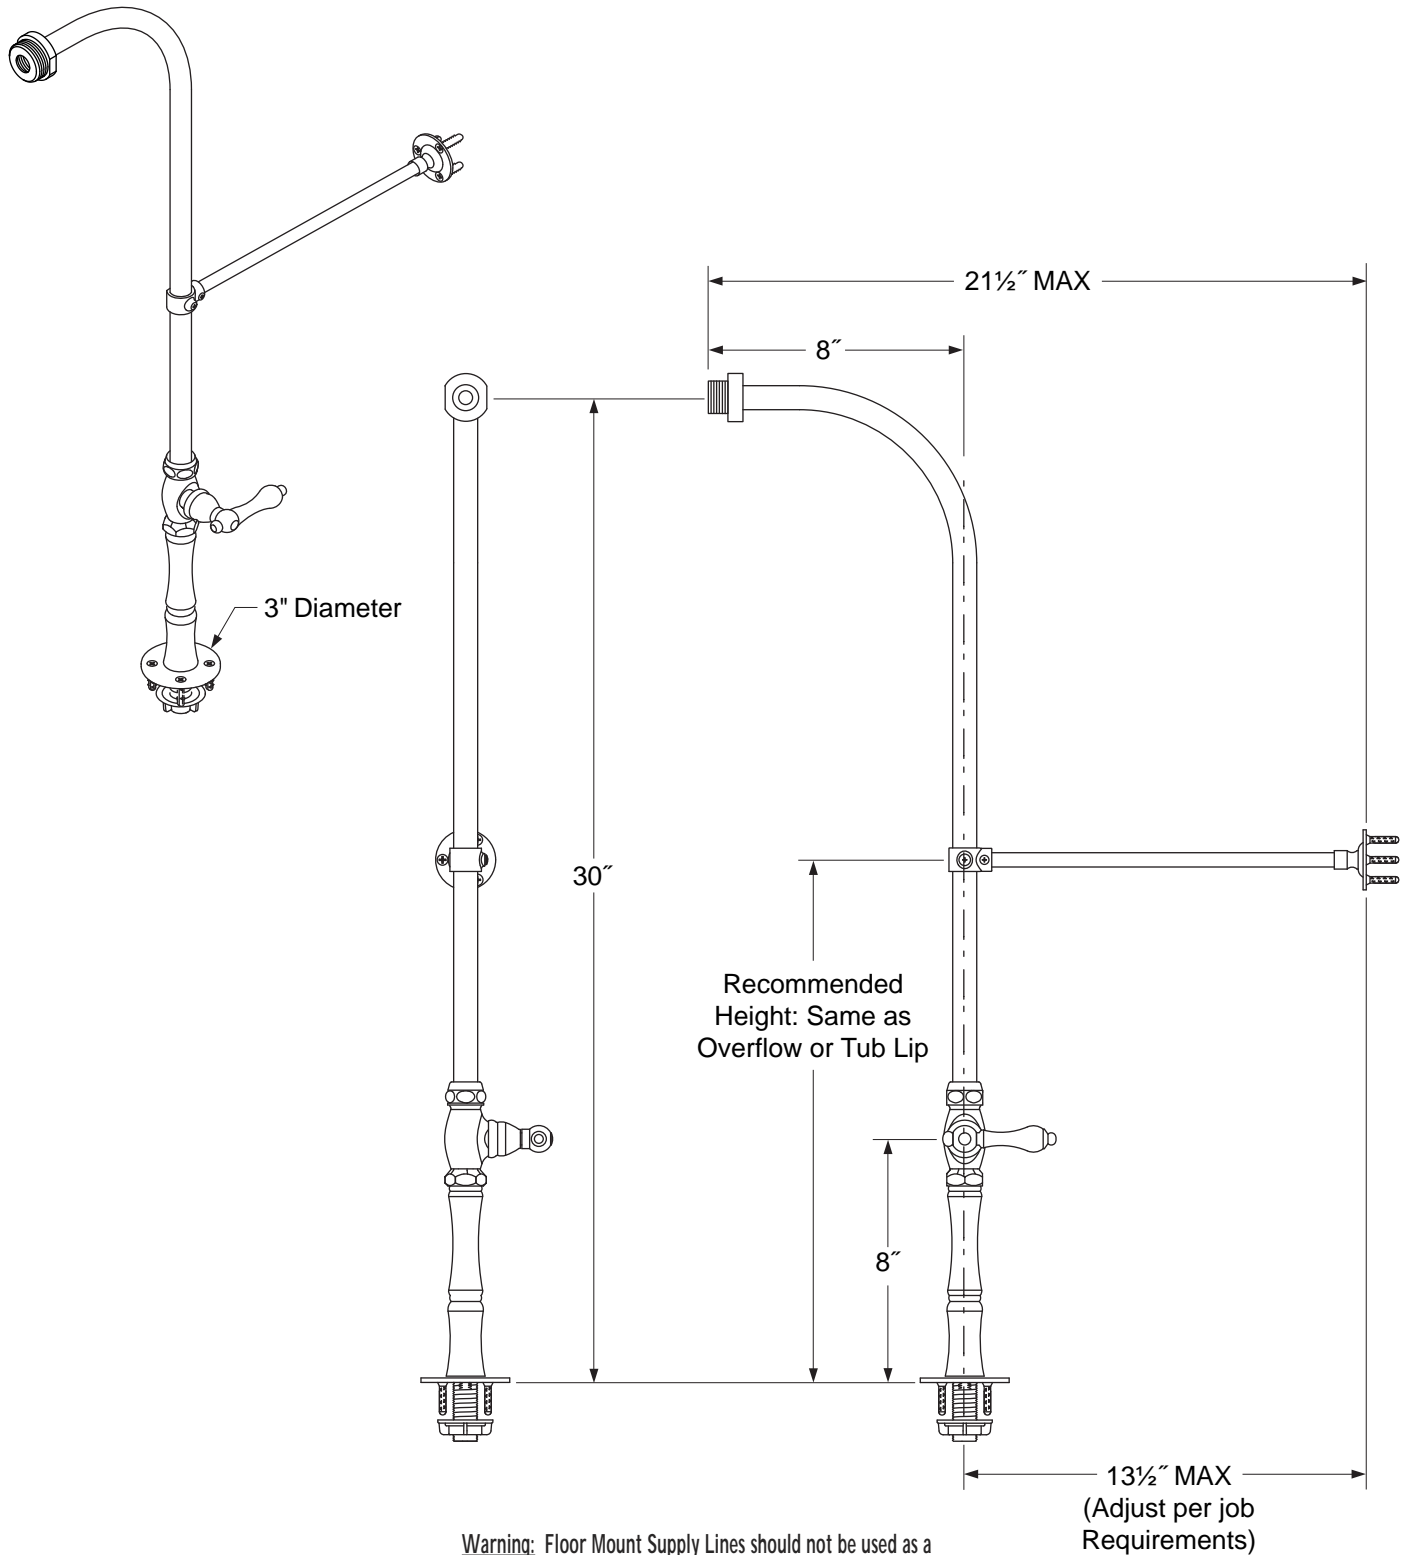

F900C Bathtub Faucet

SPECIFICATION SHEET

F900C Bathtub Faucet

SPECIFICATION SHEET

Warning: Floor Mount Supply Lines should not be used as a support to enter or exit the bathtub. Doing so may cause the supply lines to break and will void your warranty.