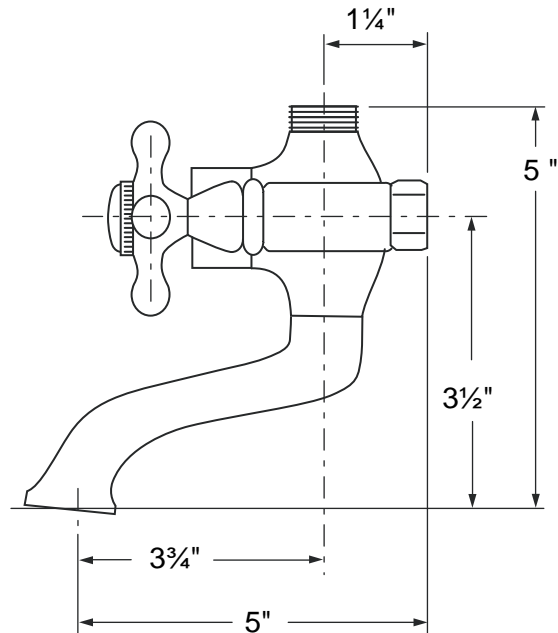

F900C Bathtub Faucet

SPECIFICATION SHEET

F900C Bathtub Faucet

SPECIFICATION SHEET

Warning: Floor Mount Supply Lines should not be used as a support to enter or exit the bathtub. Doing so may cause the supply lines to break and will void your warranty.