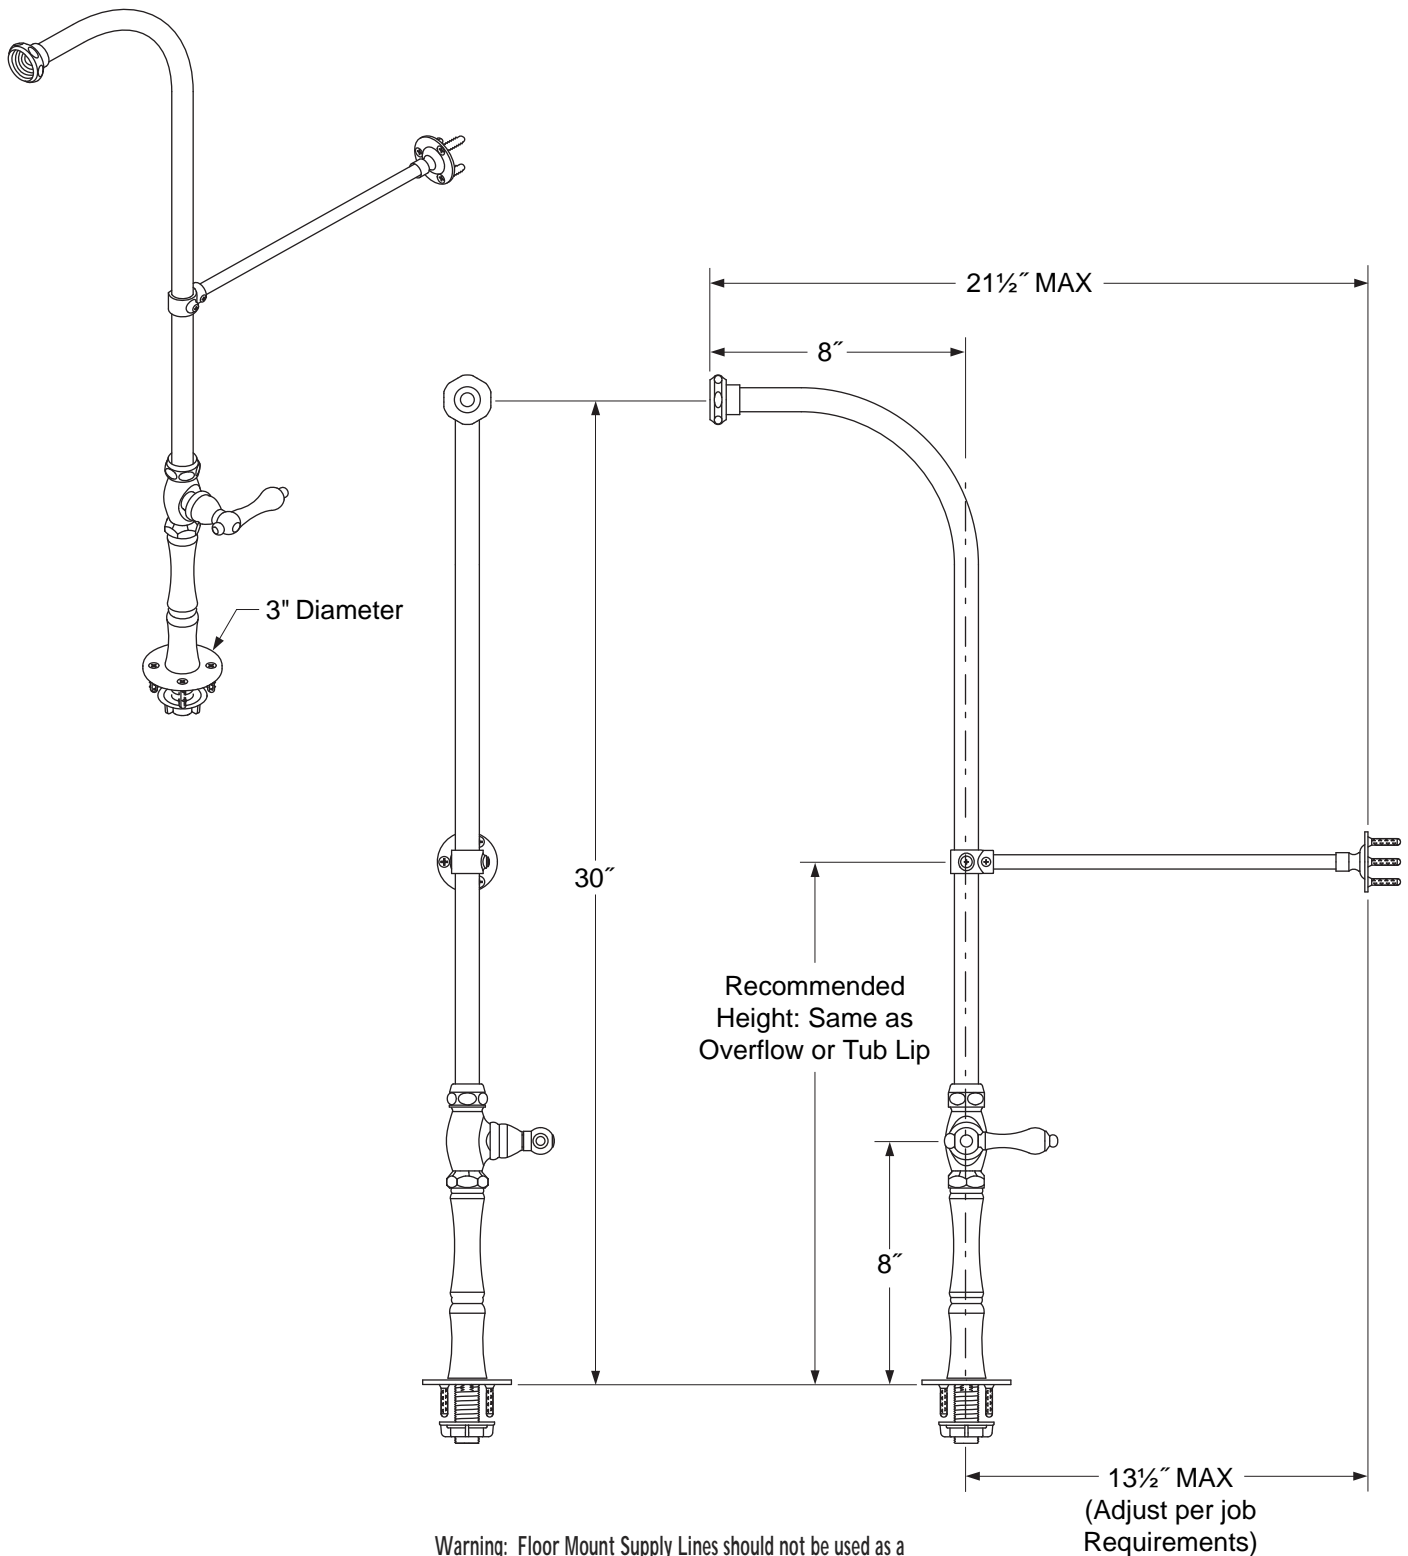

F300C Bathtub Faucet

American Bath Factory
DECADES OF DEPENDABILITY

SPECIFICATION SHEET

F300C Bathtub Faucet

American Bath Factory
DECADES OF DEPENDABILITY

SPECIFICATION SHEET

Warning: Floor Mount Supply Lines should not be used as a support to enter or exit the bathtub. Doing so may cause the supply lines to break and will void your warranty.