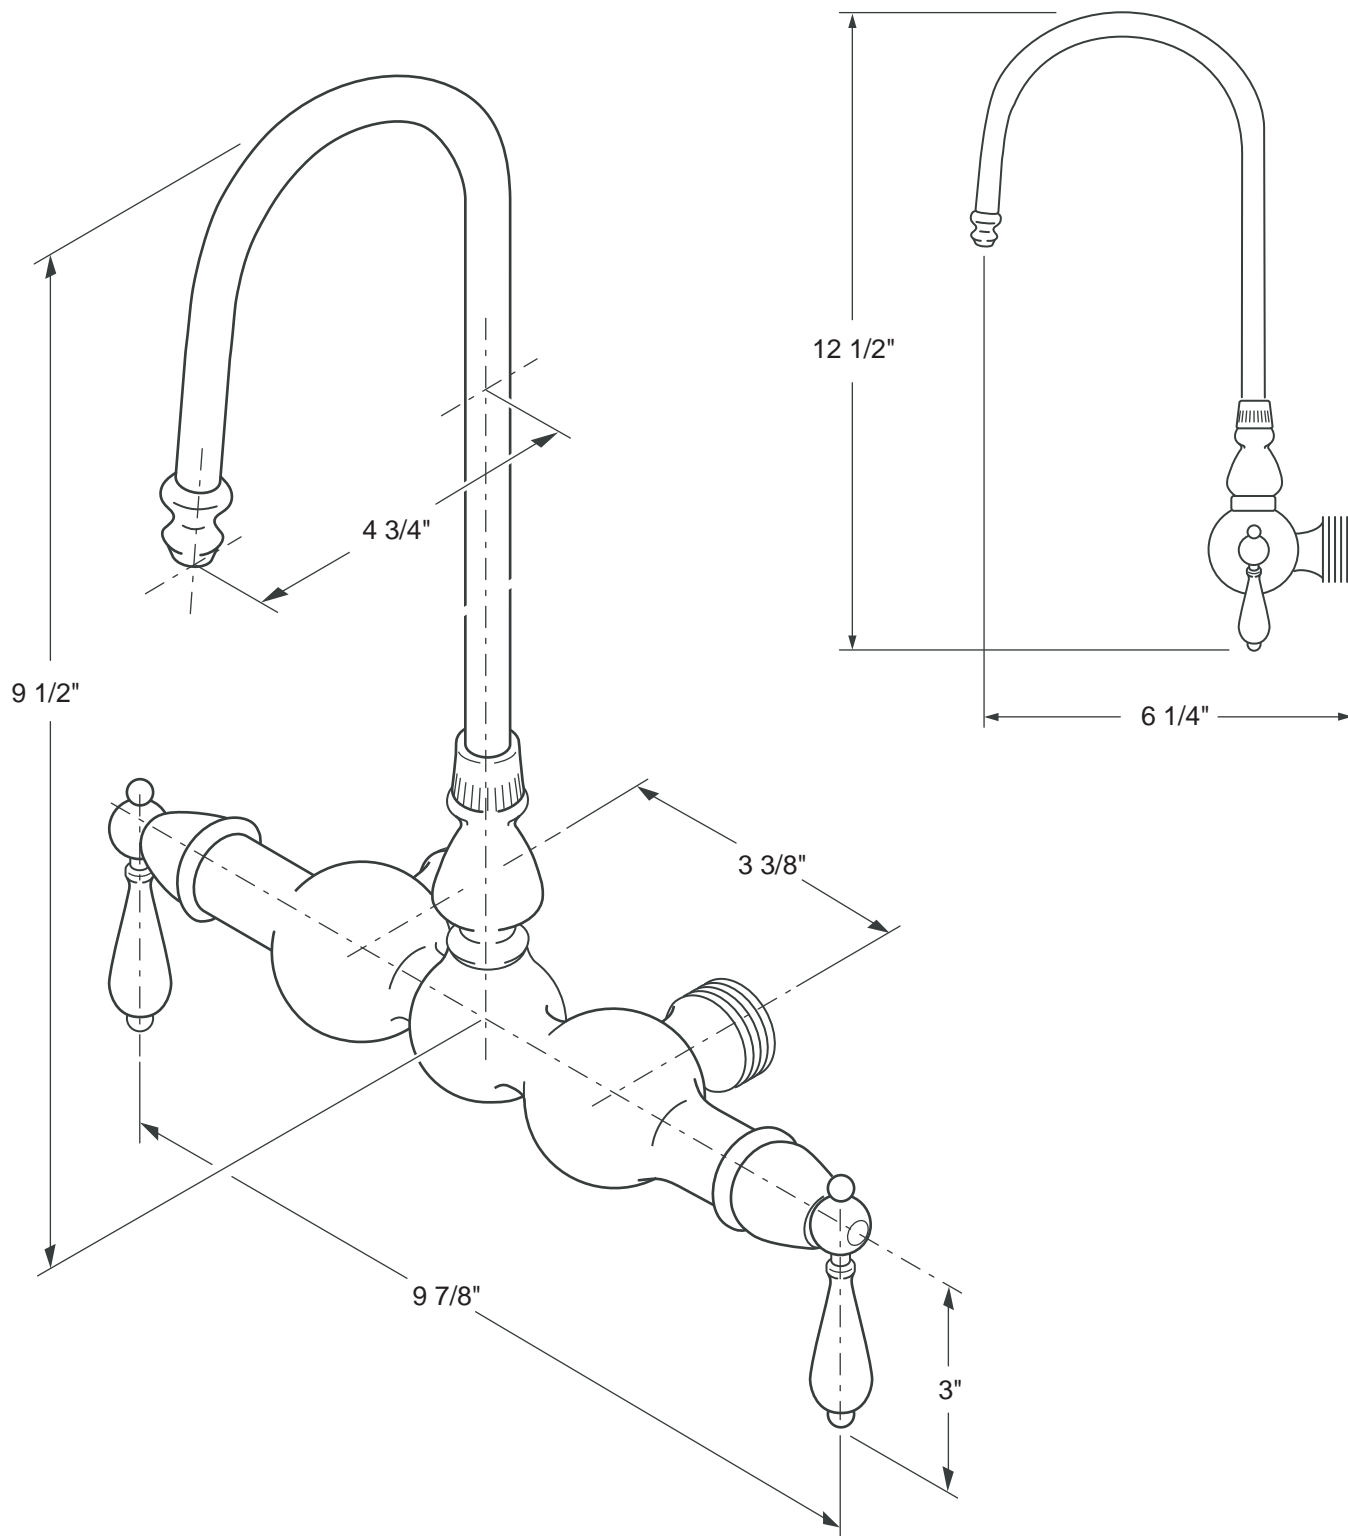

F300C Bathtub Faucet

American Bath Factory
DECADES OF DEPENDABILITY

SPECIFICATION SHEET

F300C Bathtub Faucet

American Bath Factory
DECADES OF DEPENDABILITY

SPECIFICATION SHEET

Warning: Floor Mount Supply Lines should not be used as a support to enter or exit the bathtub. Doing so may cause the supply lines to break and will void your warranty.