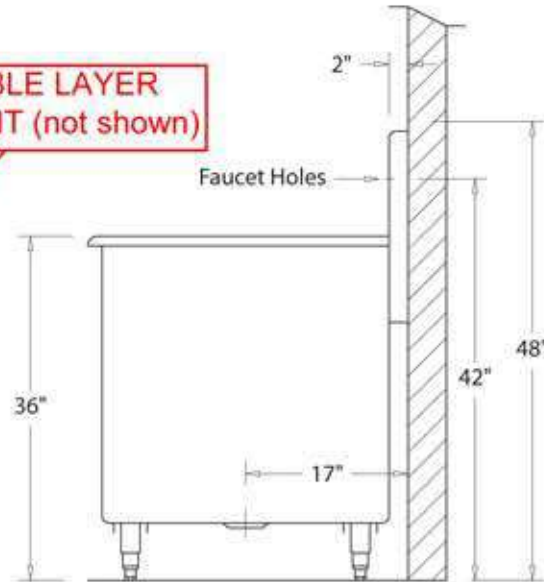

SIGNATURE: _____ DATE: _____
NAME: _____ ORDER NUMBER: _____
Fax to: 530-891-0654 or email to: sales@plumbingsupply.com

MATERIAL

- 14 gauge, type 304 stainless
  -Entire sink
- Type 304 stainless steel
  -Basket drain -Bullet feet
  -Legs and leg sockets

MECHANICAL

- Backsplash is 12" tall with a 2" wide return.
- Tile edge is 1" tall with pre-drilled mounting holes, 1/4" diameter.
- Faucet holes are 1/4" diameter on 8" centers.
- Sink legs are 1 5/8" dia. with adjustable feet.
- Drain opening is 3 1/2", recessed.
- Basket drain is 1 1/2" IPS.
- Supply is 1/2" IPS, hot and cold.

FEATURES

- Unibody construction provides maximum durability.
- Large 30" deep sink compartment.
- Sanitary rolled rim is 1 1/2" wide.
- Sink compartment is square corner design.
- Leg sockets are welded directly to 14 gauge stainless C-channels providing lateral load support.
- Tile edge is provided with pre-drilled mounting holes to securely fasten sink to the wall.
- All seams are TIG welded and ground to a smooth #4 satin finish.
- Custom configurations are available.
- Lifetime warranty.
- Proudly made in the USA.

ACCESSORIES

- FG-105 5" gooseneck faucet
- FS-114 14" swing spout faucet
- FA-100 Wrist blade handles
- FA-200 Articulating swing arm

We welcome the opportunity to help you design and configure equipment to suit your specific needs.

In keeping with our policy of continuing product improvement, we reserve the right to change product specifications without notice.

GRIFFIN PRODUCTS, INC.
303 Blue Bird Parkway
Wills Point, TX 75169
(800) 379-9709 tel
(903) 873-6389 fax

www.griffinproducts.com
© 2006 Griffin Products, Inc.

Included:
• WA-350 basket drain

JS-4XX

Please complete this section and return to proceed with your order