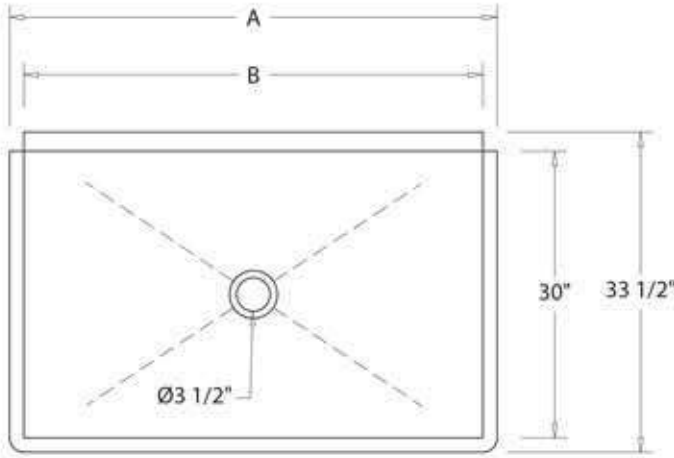

JS

JUMBO SINK

TUBA SINK • 14 ga, T-304 S/S

specifications

LIFETIME GUARANTEE

JS-483
NON-RETURNABLE

SIGNATURE

☒	MODEL	A	B
☐	JS-423	45"	42"
☒	JS-483	51"	48"