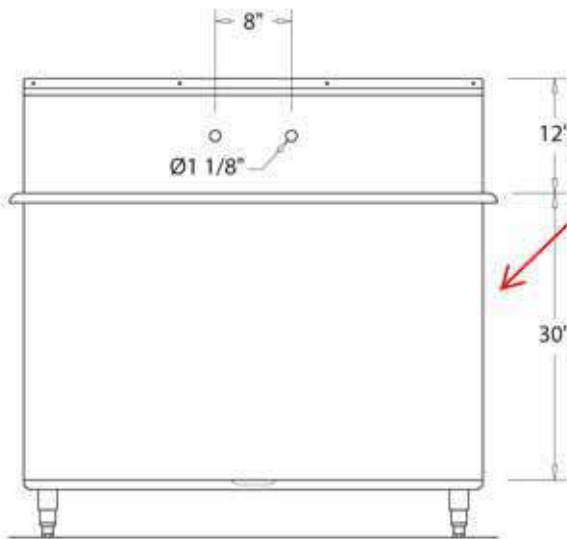

DOUBLE LAYER FRONT (not shown)